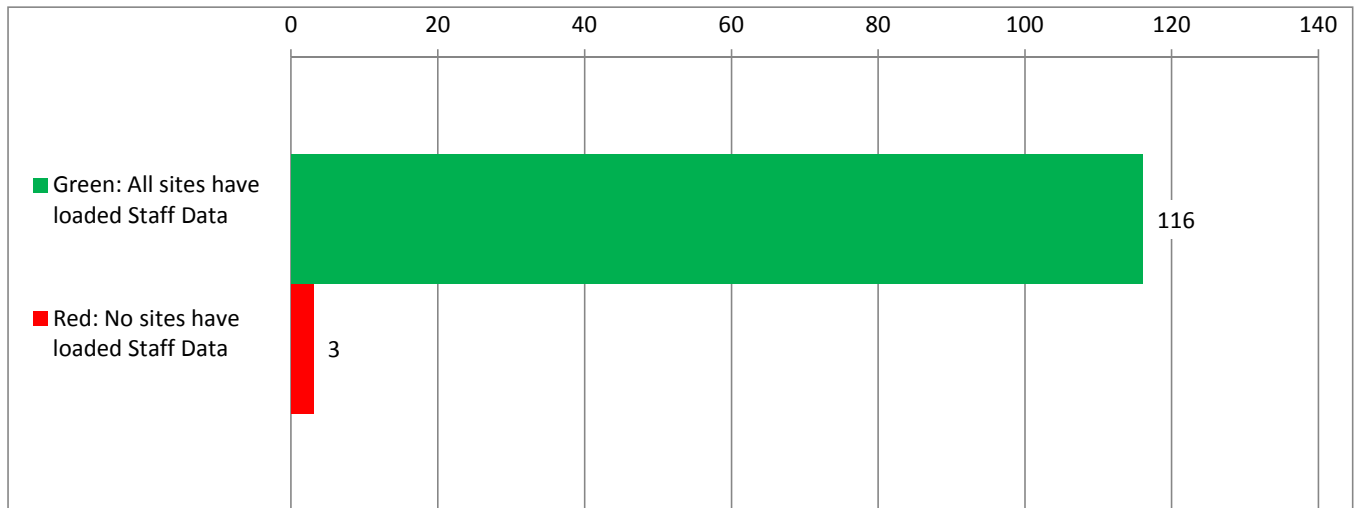

HEQCIS League Table for Loading Staff Data - Cumulative up to the cycle that ended in July 2017

1. By Institution (Total: 119)

2. By Site (Total: 238)